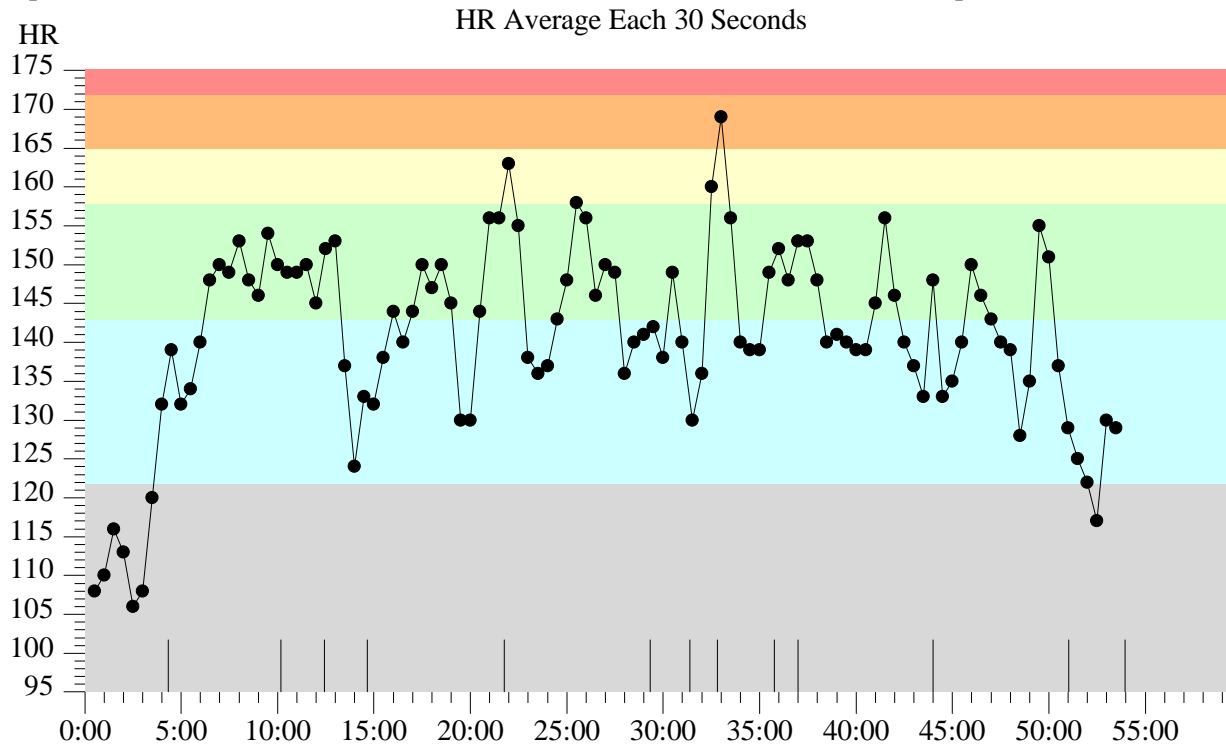

## PC Coach SonicLink(TM) Data: Jamie Sarkisian

Apr 7 10:01:37

Max HR: 176, Avg HR: 141

Elapsed Time: 00:53:57.0

13 Laps

	<b>Low Limit</b>	<b>High Limit</b>	<b>Time Below</b>	<b>Time In</b>	<b>Time Above</b>
Limit 1:	113	138	00:02:17	00:17:43	00:33:57
Limit 2:	123	153	00:05:06	00:40:42	00:08:09
Limit 3:	112	138	00:01:54	00:18:06	00:33:57

	<b>Elapsed Time</b>	<b>Lap Time</b>	<b>Avg HR</b>	<b>End HR</b>
Lap 01	00:04:20.7	0:04:20.7	116	133
Lap 02	00:10:09.6	0:05:48.9	146	149
Lap 03	00:12:26.3	0:02:16.7	161	151
Lap 04	00:14:39.0	0:02:12.7	140	135
Lap 05	00:21:45.7	0:07:06.7	145	164
Lap 06	00:29:20.3	0:07:34.6	146	143
Lap 07	00:31:22.1	0:02:01.8	140	127
Lap 08	00:32:48.1	0:01:26.0	152	166
Lap 09	00:35:46.3	0:02:58.2	147	153
Lap 10	00:36:59.3	0:01:13.0	150	153
Lap 11	00:43:59.0	0:06:59.7	143	131
Lap 12	00:51:01.5	0:07:02.5	140	124
Lap 13	00:53:57.0	0:02:55.5	123	112